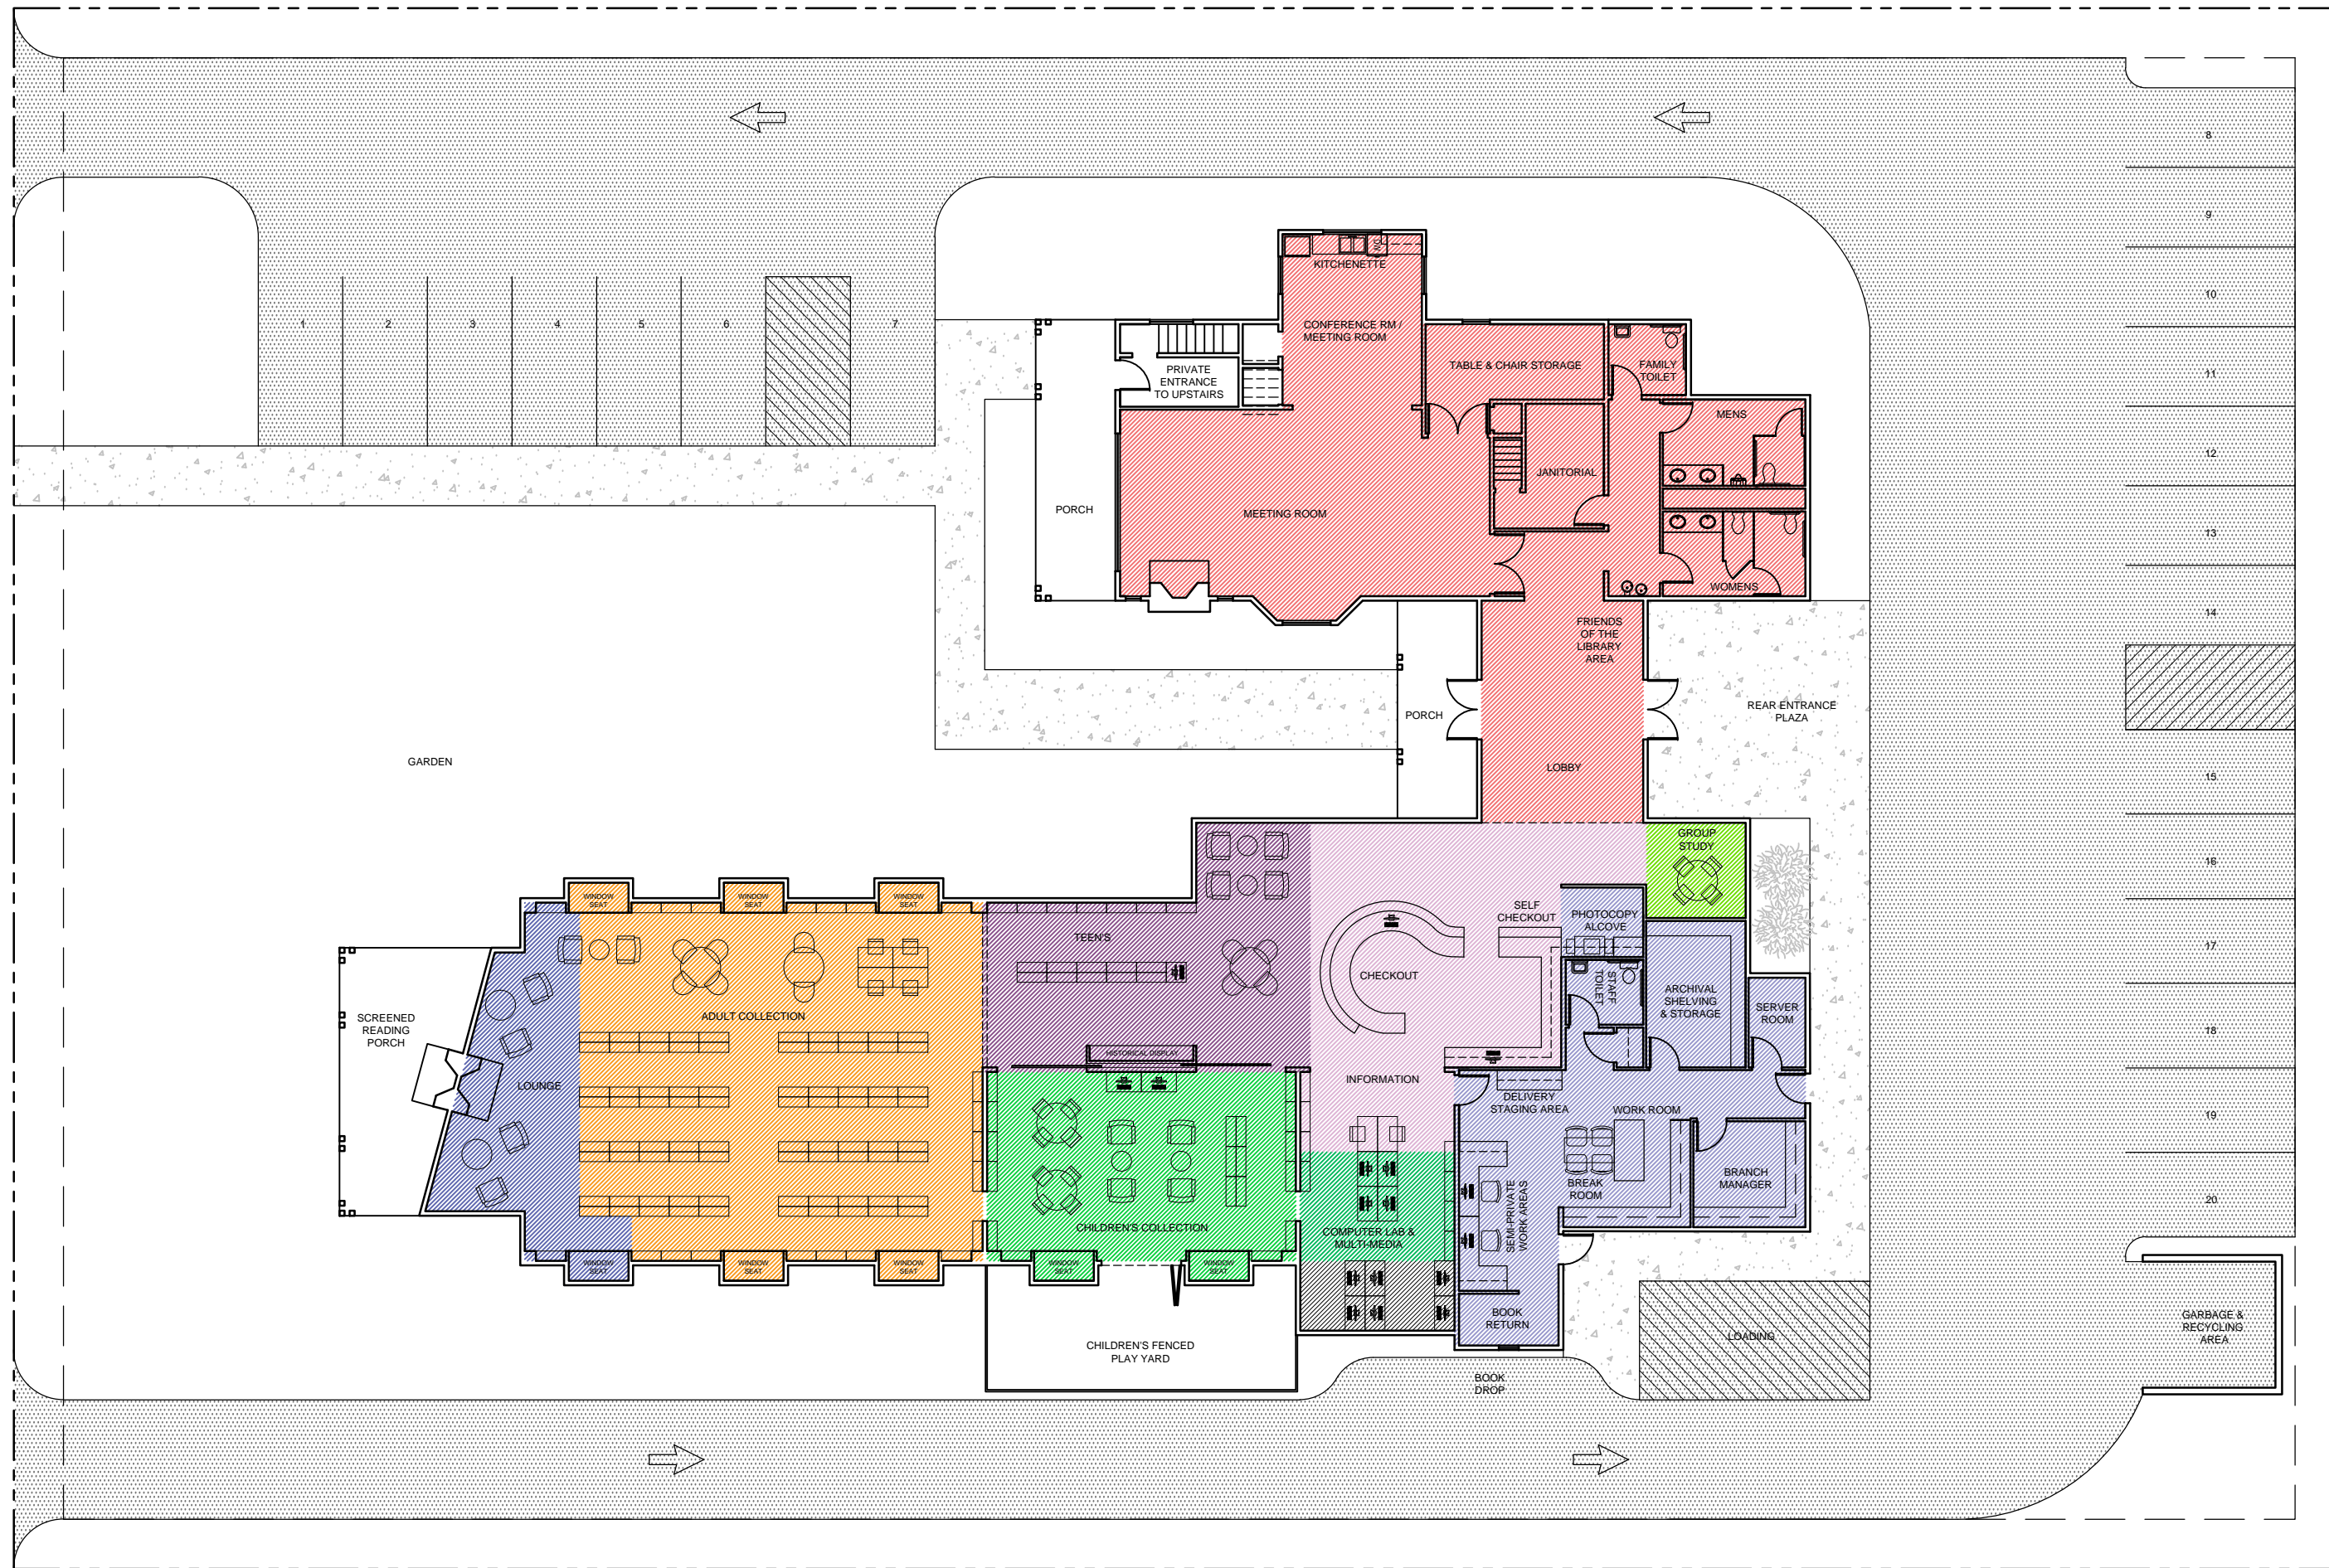

SITE PLAN VARIATION 1
6,888 SF (NEW)

PROJECT No:	201804.07
DRAWN BY:	KG
CHECKED BY:	TB
DATE ISSUED:	08.18.2018

A1.01

ARCHITECTURE | INTERIOR DESIGN
 zervasgroup.com
 209 Prospect Street
 Bellingham, WA 98225
 360.734.4744

CONCEPTUAL DESIGN

REV	ISSUED FOR	DATE

WHATCOM COUNTY LIBRARY SYSTEM

BIRCH BAY - VOGT COMMUNITY LIBRARY

SITE PLAN - VARIATION 2
6,172 SF (NEW)

PROJECT No:	201804.07
DRAWN BY:	KG
CHECKED BY:	TB
DATE ISSUED:	08.18.2018

A1.02

CONCEPTUAL DESIGN

REV	ISSUED FOR	DATE

WHATCOM COUNTY LIBRARY SYSTEM

BIRCH BAY - VOGT COMMUNITY LIBRARY

SITE PLAN - VARIATION 3
6,340 SF (NEW)

PROJECT No:	201804.07
DRAWN BY:	KG
CHECKED BY:	TB
DATE ISSUED:	08.18.2018