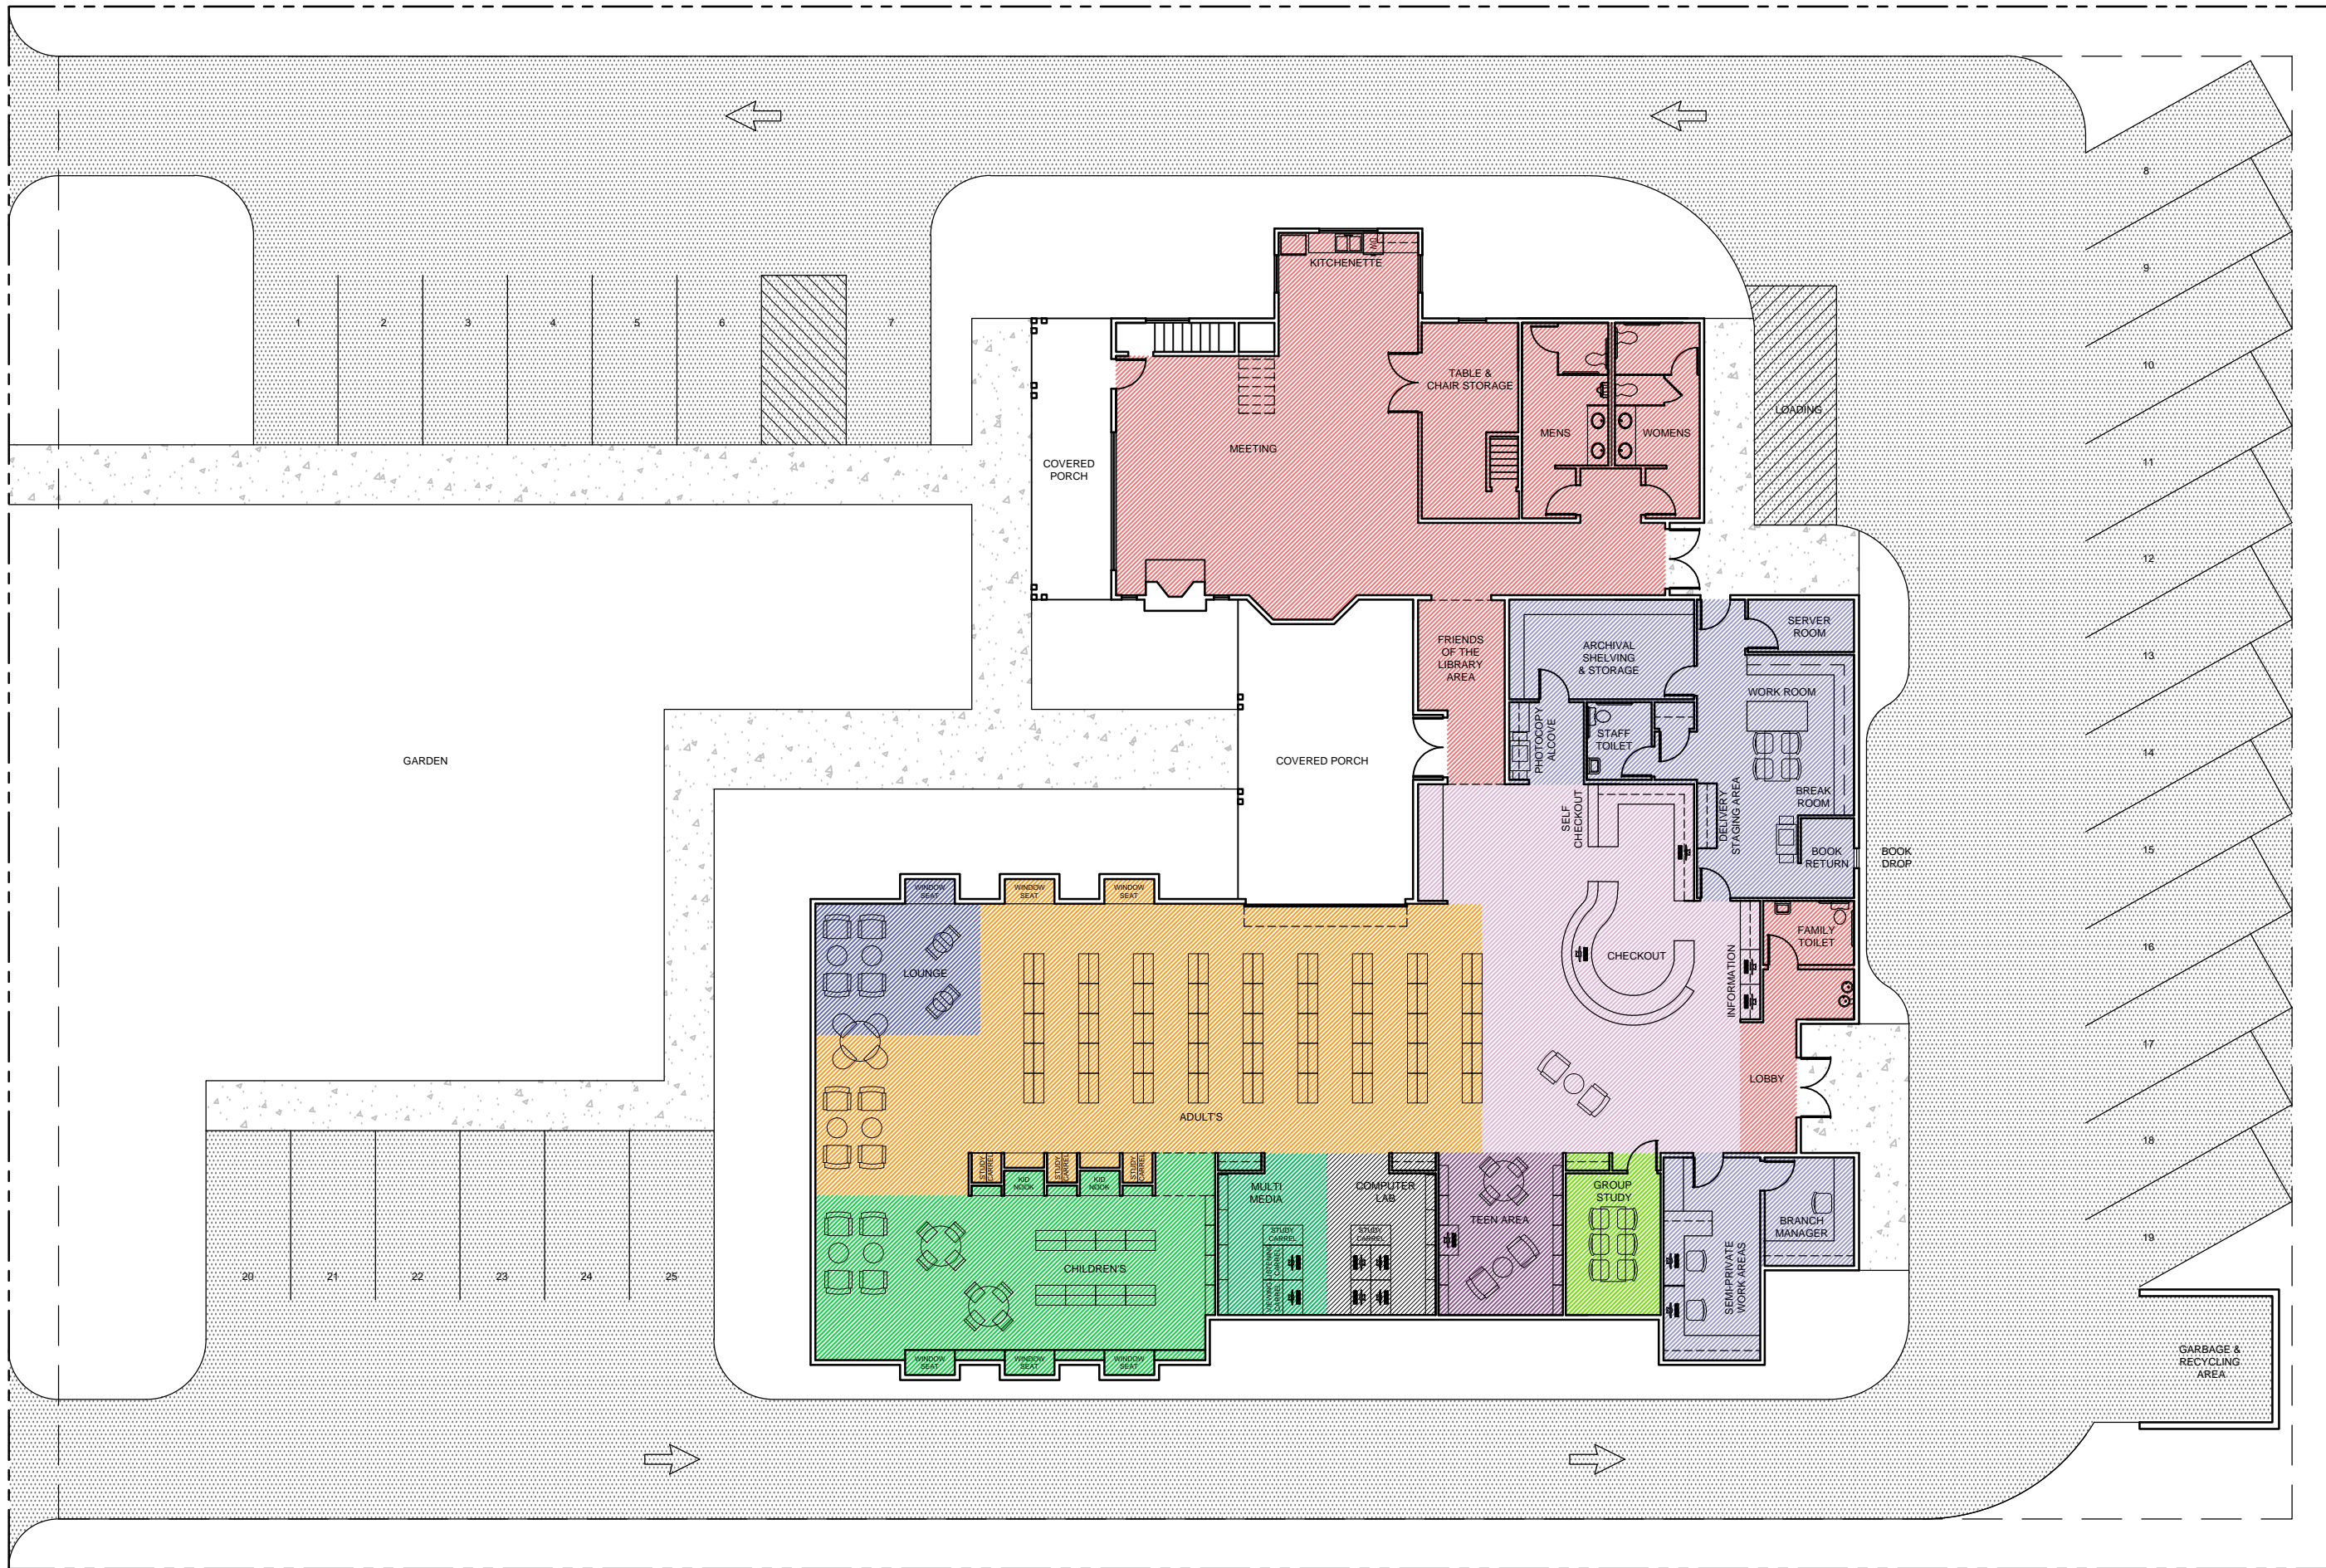

SITE PLAN VARIATION 1
6,888 SF (NEW)

PROJECT No:	201804.07
DRAWN BY:	KG
CHECKED BY:	TB
DATE ISSUED:	08.18.2018

A1.01

ARCHITECTURE | INTERIOR DESIGN
 zervasgroup.com
 209 Prospect Street
 Bellingham, WA 98225
 360.734.4744

CONCEPTUAL DESIGN

REV	ISSUED FOR	DATE

WHATCOM COUNTY LIBRARY SYSTEM

BIRCH BAY - VOGT COMMUNITY LIBRARY

SITE PLAN - VARIATION 2
6,172 SF (NEW)

PROJECT No:	201804.07
DRAWN BY:	KG
CHECKED BY:	TB
DATE ISSUED:	08.18.2018

A1.02

CONCEPTUAL DESIGN

REV	ISSUED FOR	DATE

WHATCOM COUNTY LIBRARY SYSTEM

BIRCH BAY - VOGT COMMUNITY LIBRARY

SITE PLAN - VARIATION 3
6,340 SF (NEW)

PROJECT No:	201804.07
DRAWN BY:	KG
CHECKED BY:	TB
DATE ISSUED:	08.18.2018